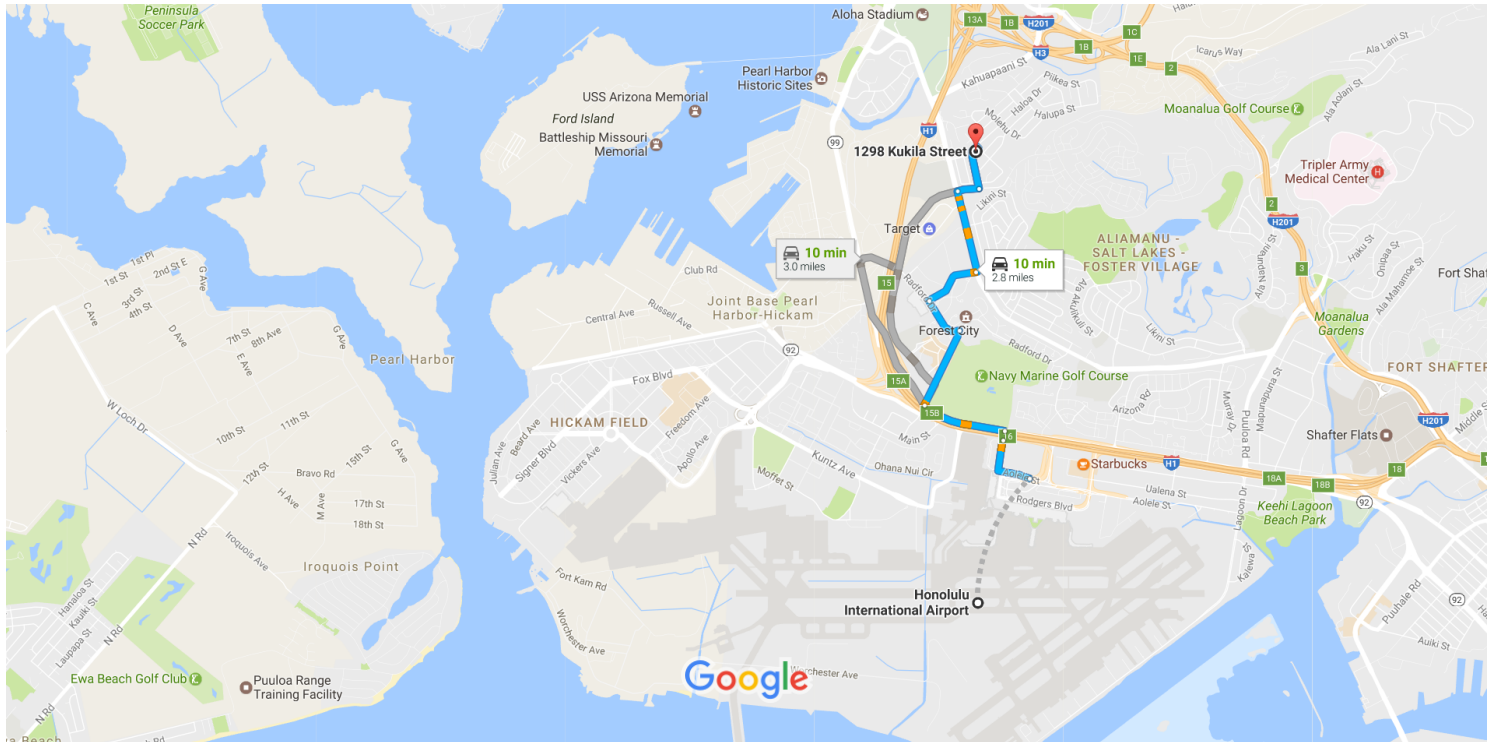

Honolulu International Airport to 1298 Kukila St, Honolulu, HI 96818

Drive 2.8 miles, 10 min

Map data ©2017 Google 2000 ft

Honolulu International Airport

300 Rodgers Blvd, Honolulu, HI 96819

Take Aolele St to HI-92 W

- ↑ 1. Head west on Aolele St 2 min (0.4 mi)

- ↑ 2. Continue straight 0.4 mi

- ↶ 3. Turn left onto HI-92 W 279 ft

- ↶ 3. Turn left onto HI-92 W 1 min (0.5 mi)

Continue on Valkenburgh St to Salt Lake Blvd

- ↷ 4. Turn right onto Valkenburgh St 4 min (1.1 mi)

- ↷ 4. Turn right onto Valkenburgh St 0.5 mi

- ↶ 5. Turn left onto Radford Dr 0.3 mi

- ↷ 6. Turn right onto Namur Rd 0.3 mi

-  7. Turn left onto Salt Lake Blvd 2 min (0.5 mi)
-

Take Haloa Dr to Kukila St in Halawa

-  8. Turn right onto Bougainville Dr 2 min (0.4 mi)
-
-  9. Turn left onto Haloa Dr 0.1 mi
 Go through 1 traffic circle
-
-  10. Turn right onto Kukila St 0.3 mi
 Destination will be on the right
-
- 89 ft